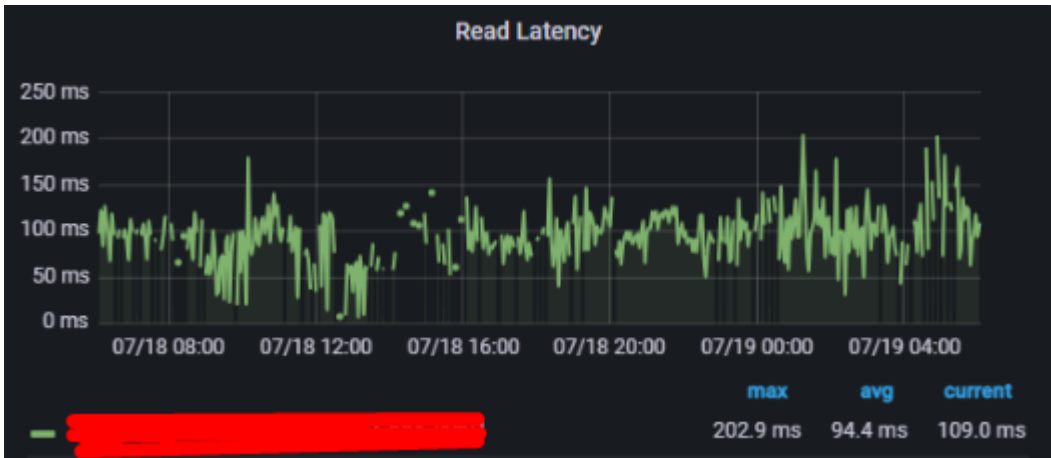

来宾虚拟机上的高读取延迟

https://kb-cn.netapp.com/on-prem/ontap/Perf/Perf-KBs/High_read_write_latency_on_guest_VM

Updated: Thu, 16 Apr 2026 17:16:55 GMT

适用于

- ONTAP 9
- NFS
- VMWare ESXi

问题

- Linux 来宾虚拟机遇到高读取延迟

- nfsiostat 显示avg RTT (ms)和avg exe (ms) 次之间的差异